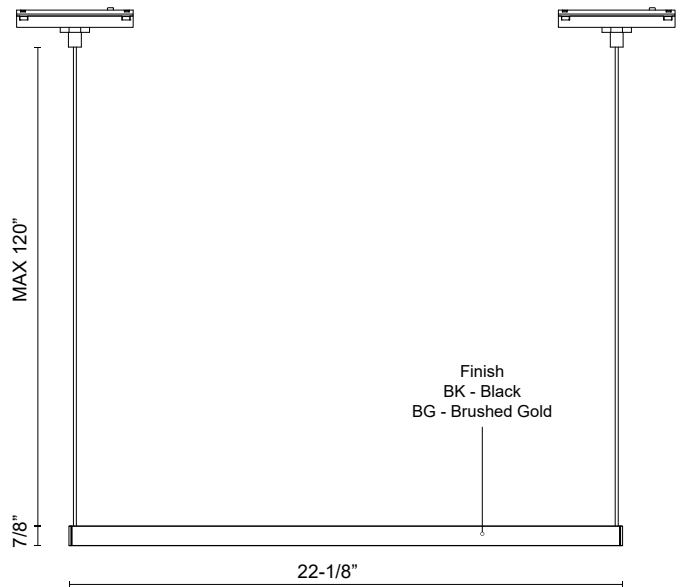

TRL29422-BG-4K
 Brushed Gold

TRL29422-BK
 Black

TRL29422-BG
 Brushed Gold

TRL29422-BK-4K
 Black

SPECIFICATION DETAILS

Fixture Dimensions	L22-1/8" x W1-1/8" x H7/8"
Light Source	Low Voltage LED
Wattage	19W
Delivered Lumens	900lm* (@3000K); 980lm* (@4000K);
Voltage	48V, with DC Class 2 LED driver (see available canopy/driver options)
Color Temperature	3000K; 4000K;
CRI (Ra)	90CRI
LED Rated Life	50,000 hours
Adjustable	Yes
Wire Length	120" Max
Location	Dry
CEC Title 24 JA8	Yes, JA8-2022

* For custom options, consult factory for details.
 * For warranty information, please visit www.kuzcolighting.com/warranty

DESCRIPTION

Introducing the Kyan track head for the Kuzco Trilo track system. Create stunning statements with this multi-cell linear pendant design that provides ample downwards illumination to your space. Connect Kyan anywhere along the Trilo track system to use. Each pendant comes with 120" of wire to adjust to the needs of your space.